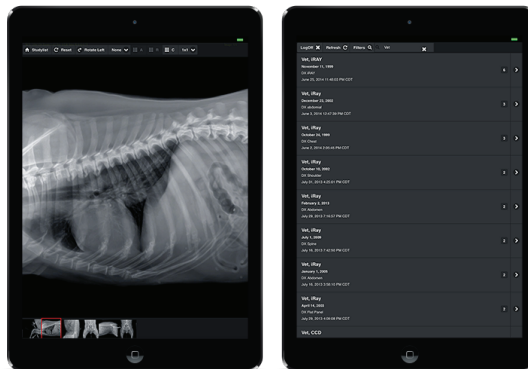

- Patented ATD (Auto Thickness Detection) technology
- Open APR integration: control kV, mA, and mS
- Exclusively control generator dosage (embedded AI/lot) by detecting body part for ideal exposure

Veterinary Specific Software

ACQUISITION INTERFACE

- Under 6 second ⌚ Processing
- Background Submission
- Preset X-ray Exams
- Animal Specific
- Anatomical Program (APR)
- Fully Customizable
- Advanced Image Processing
- Image Adjustment Tools
- Touchscreen Enabled
- User Friendly Interface

Multi-fuction Studylist Advanced Viewer

- PM Software Integration*
- Burn/Import CDs
- Custom Search/Query
- Customized User Settings
- Vertebral Heart Score Tool incl.
- Fast, User Friendly Interface
- Image Fine Tuning
- Exam Room Viewing

MOBILE VIEWING WITH M-OPAL[†]

iPad®, iPhone®, Android™, Blackberry®, any mobile or smart device!

- Lightweight & Fast
- Patient List & Viewer
- Simple Annotations Enabled
- Tap, Drag, and Pinch
- Patient Filter & Search