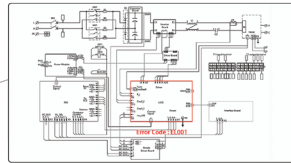

VETSMART

The Digital Imaging System That Thinks For You

2020imaging.net/vetsmart

VETSMART

The latest in Veterinary X-Ray technology

- Fixed 40" SID
- Toshiba x-ray tube 140 HU 1-2mm focal spot
- kVp range: 40-150kV
- Single Phase 208-230VAC
- High frequency 32 kW capacitor assisted 400mA generator
- 15" Touch Screen Operator Console

- Six exclusive design table base/table top designs
 - 30" Base w/40", 48", 56" table top options
 - 40" base w/48", 56", 64" table top options
 - Oval top w/urine track
- Unique Push and Open pull out tray to access DR detector
- Exclusive Push and Open Front panel latch mechanism for easy generator access

- Low input amperage
- SMART APR
- Remote real-time monitoring, calibration and maintenance features (optional)
 - Exclusive self-diagnostic tool based on lot and machine learning
 - Eliminate need for onsite service technicians

- Patented ATD (Auto Thickness Detection) technology
- Open APR integration: control kV, mA, and mS
- Exclusively control generator dosage (embedded AI/lot) by detecting body part for ideal exposure

Veterinary Specific Software