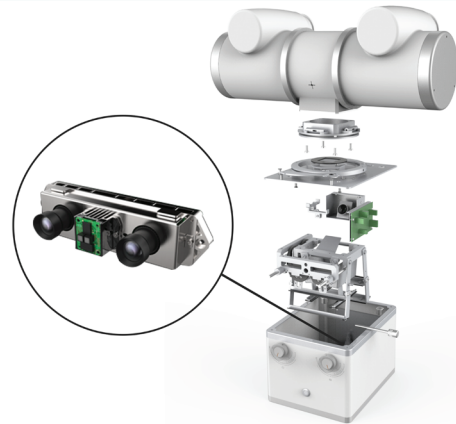

VETSMART

The Digital Imaging System That Thinks For You

2020imaging.net/vetsmart

VETSMART

The latest in Veterinary X-Ray technology

- Fixed 40" SID
- Toshiba x-ray tube 140 HU 1-2mm focal spot
- kVp range: 40-150kV
- Single Phase 208-230VAC
- High frequency 32 kW capacitor assisted 400mA generator
- 15" Touch Screen Operator Console

- Six exclusive design table base/table top designs
 - 30" Base w/40", 48", 56" table top options
 - 40" base w/48", 56", 64" table top options
 - Oval top w/urine track
- Unique Push and Open pull out tray to access DR detector
- Exclusive Push and Open Front panel latch mechanism for easy generator access

- Patented ATD (Auto Thickness Detection) technology
- Open APR integration: control kV, mA, and mS
- Exclusively control generator dosage (embedded AI/lot) by detecting body part for ideal exposure

Veterinary Specific Software

17x17 UNIVERSAL DR FLAT PANEL

- Tethered Interface
- Cesium Scintillator
- 16-bit Images
- Cassette Sized
- 139 micron | 3.6 lp/mm
- 5 year MFG warranty

Advanced
Superior
Efficient
Reliable
Affordable

2020imaging.net/vetsmart